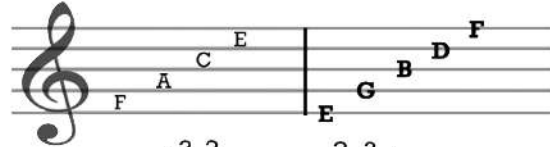

PIANO CHORD REFERENCE CHART

WORSHIPTHEKING.COM
COPYRIGHT 2016 WTK MUSIC / STUDIO 43, LLC

Full Octave C Chord

Root	1st Inversion	2nd Inversion
C E G	E G C	G C E
1 3 5	1 2 5	1 3 5

KEY C

C Major: C E G

D Minor: D F A

E Minor: E G B

F Major: F A C

G Major: G B D

A Minor: A C E

G/B

Use instead of the vii diminished chord

KEY G

G Major: G B D

A Minor: A C E

B Minor: B D F#

C Major: C E G

D Major: D F# A

E Minor: E G B

D/F#

Use instead of the vii diminished chord

I