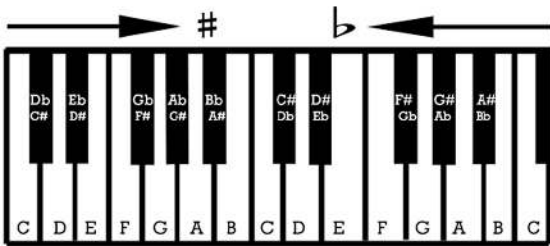

PIANO CHORD REFERENCE CHART

WORSHIPTHEKING.COM
COPYRIGHT 2016 WTK MUSIC / STUDIO 43, LLC

Full Octave C Chord

Root	1st Inversion	2nd Inversion
C E G	E G C	G C E
1 3 5	1 2 5	1 3 5

KEY C

C Major: C E G

D Minor: D F A

E Minor: E G B

F Major: F A C

G Major: G B D

A Minor: A C E

G/B

Use instead of the vii diminished chord

KEY G

G Major: G B D

A Minor: A C E

B Minor: B D F#

C Major: C E G

D Major: D F# A

E Minor: E G B

D/F#

Use instead of the vii diminished chord

I