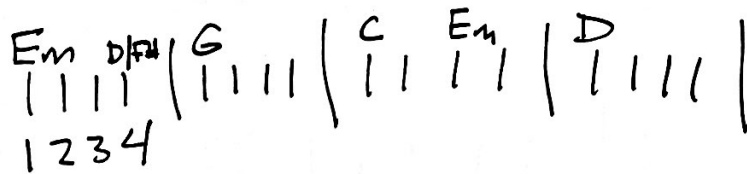

What a Beautiful Name

WTK

worshiptheking.com

youtube session

* Notice your #1 finger just moves from one string to another to play BASS notes.

SLASH CHORDS

Flip on all chord changes!

BRIDGE Pattern

Last time to D chord

Bm is to chorus