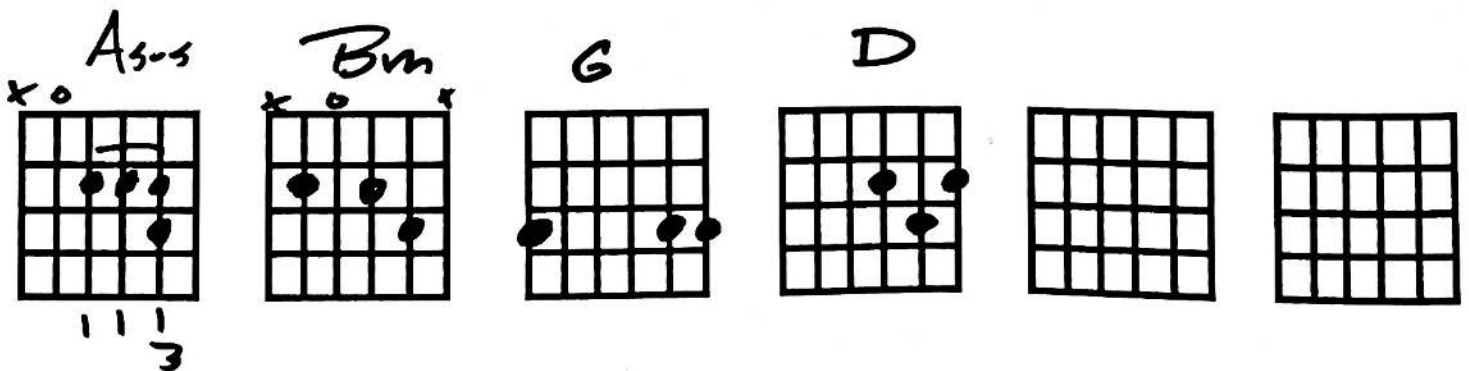

Chord pattern
verse - pre - chorus

Asus | Bm7 | G | D :||

Soul..... Bm | G | G | D :||

Advanced Verse

Advanced Chorus

Intro Lick

Intro Pickings

with fingers

Verse Asus | Bm7 | G | D ||

↓ ↓ 3 3 | ↓ ↓ 3 3 | ↓ ↓ 3 3 | ↓ ↓ 3 3 ||

Prechorus + Chorus - SAME CHORDS with All down pattern

↓ ↓ ↓ ↓

2 4

> > ← accent 2+4

Soul..... Bm7 | G | G | D :||

ta ta 3 4 ta a