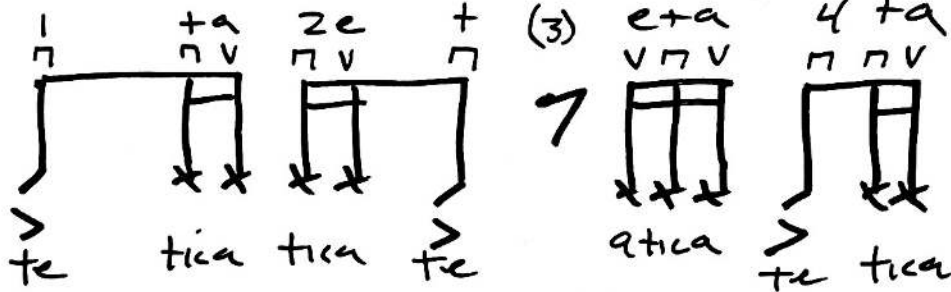

Chord pattern
verse - pre - chorus

Asus | Bm7 | G | D :||

Soul..... Bm | G | G | D :||

Advanced Verse

Advanced Chorus

Intro Lick

Intro Pickings

with fingers

Verse Asus | Bm7 | G | D ||

↓ ↓ 3 3 | ↓ ↓ 3 3 | ↓ ↓ 3 3 | ↓ ↓ 3 3 ||

Prechorus + Chorus - SAME CHORDS with All down pattern

↓ ↓ ↓ ↓

2 4

> > ← accent 2+4

Soul..... Bm7 | G | G | D :||

ta ta 3 4 ta a

Advanced strum pattern on verse

1 2 3 4 + a

Asus Bm G D

1 1 1 3 1 2 3 3