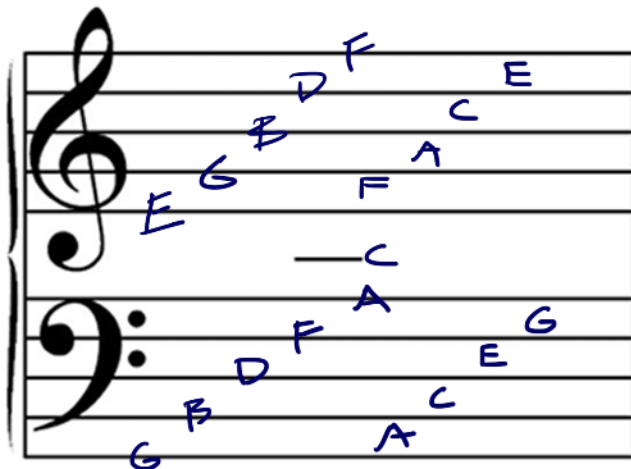

My Music Theory Class 101 Memory Points Review Sheet

Triads

C E G
D F A
E G B
F A C
G B D
A C E
B D F

Major Scale Formula = W W H W W W H

Major chord = M3 m3

Minor chord = m3 M3

Diminished chord = m3 m3

Harmonize The Major Scale