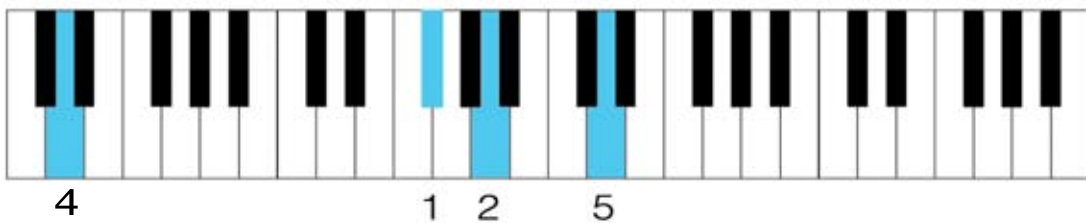

# WTK 10 SONG CATAPULT

WORSHIP PIANO CHORDS

**G Major** - Notes G B D

**C Major** - Notes C E G

**D Major** - Notes D F# A

**E Minor** - Notes E G B